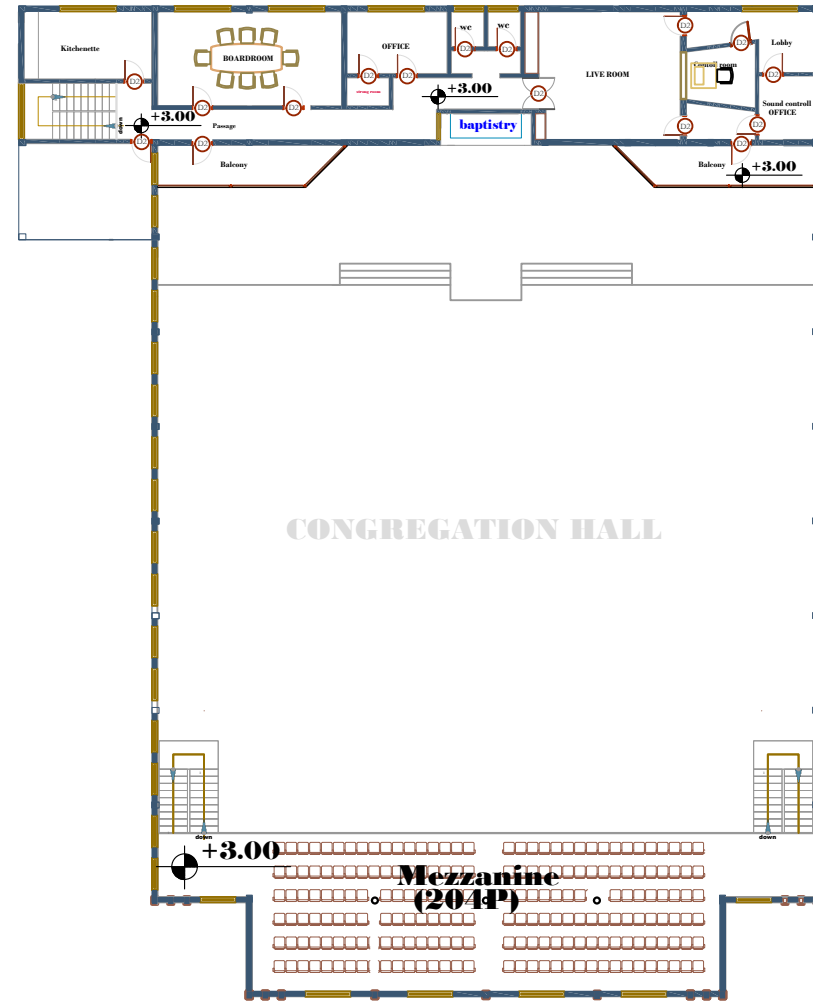

FRONT VIEW

SIDE VIEW

MAIN FLOOR

UPPER FLOOR

PROJECT	
CHURCH	
LOCATION Plot No.137/RR/350 Kasno Hamlet,BUTURI Rorya DC-MARA(Tanzania)	
CLIENT: THE GOSPEL'S VOICE	
DRAWING Schematic Drawing	
CONSULTANT  Architects, Planners, Interior Designers, Landscape Designers & Project Managers Plot No.137/RR/350 Kasno Hamlet, Rorya DC-MARA (Tanzania) Tel: 025 2494178 Email: info@abcejise.com	
ARCHITECT	
DATE MAY 2023	Sheet Number: ARCHITECTURAL A-01 PGV-CHH
<small>NOTE: All drawings are in SI units Do not scale from the drawing</small>	