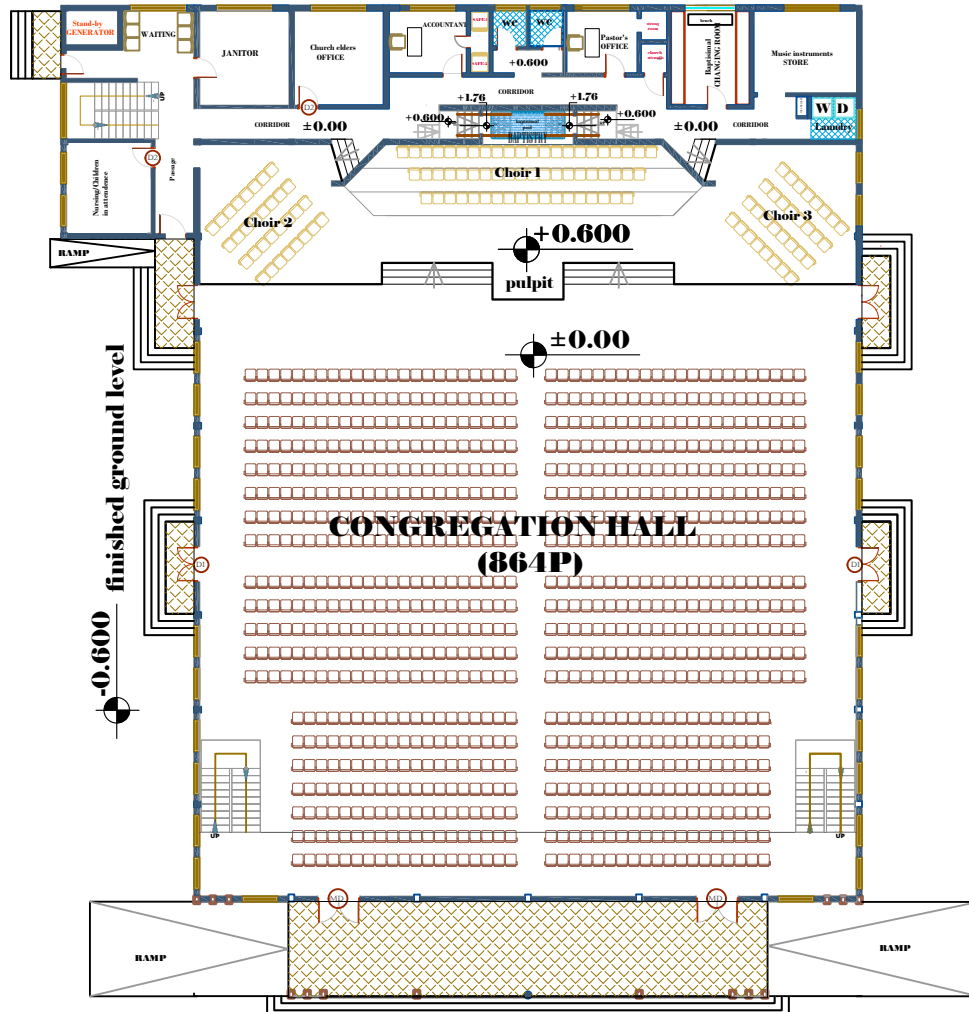

FRONT VIEW

SIDE VIEW

MAIN FLOOR

UPPER FLOOR

PROJECT	
CHURCH	
LOCATION Plot No.137/RR/350 Kasno Hamlet,BUTURI Rorya DC-MARA(Tanzania)	
CLIENT: THE GOSPEL'S VOICE	
DRAWING Schematic Drawing	
CONSULTANT  Architects, Planners, Interior Designers, Landscape Designers & Project Managers Plot No.137/RR/350 Kasno Hamlet, Rorya DC-MARA (Tanzania) Tel: 025 2494178 Email: info@abcejise.com	
ARCHITECT	
DATE MAY 2023	Sheet Number: ARCHITECTURAL A-01 PGV-CHH
<small>NOTE: All drawings are in SI units Do not scale from the drawing</small>	