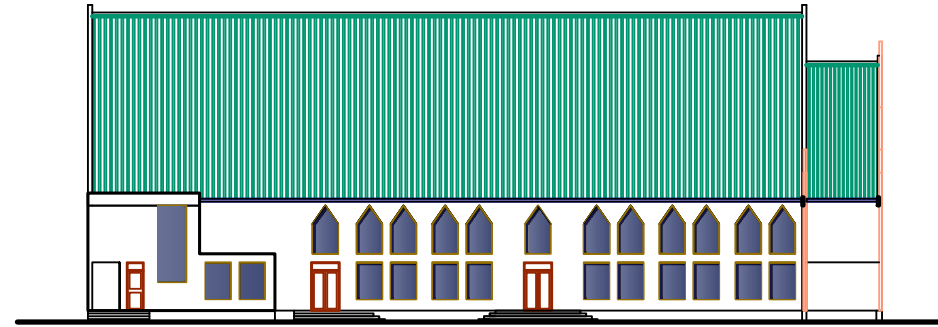

FRONT VIEW

SIDE VIEW

MAIN FLOOR

UPPER FLOOR

PROJECT	
CHURCH	
LOCATION Plot No.137/RR/350 Kasno Hamlet,BUTURI Rorya DC-MARA(Tanzania)	
CLIENT: THE GOSPEL'S VOICE	
DRAWING Schematic Drawing	
CONSULTANT  Architects, Planners, Interior Designers, Landscape Designers & Project Managers Plot No.137/RR/350 Kasno Hamlet, Rorya DC-MARA (Tanzania) Tel: 025 2494178 Email: info@abcejise.com	
ARCHITECT	
DATE MAY 2023	Sheet Number: ARCHITECTURAL A-01 PGV-CHH
<small>NOTE: All drawings are in SI units Do not scale from the drawing</small>	